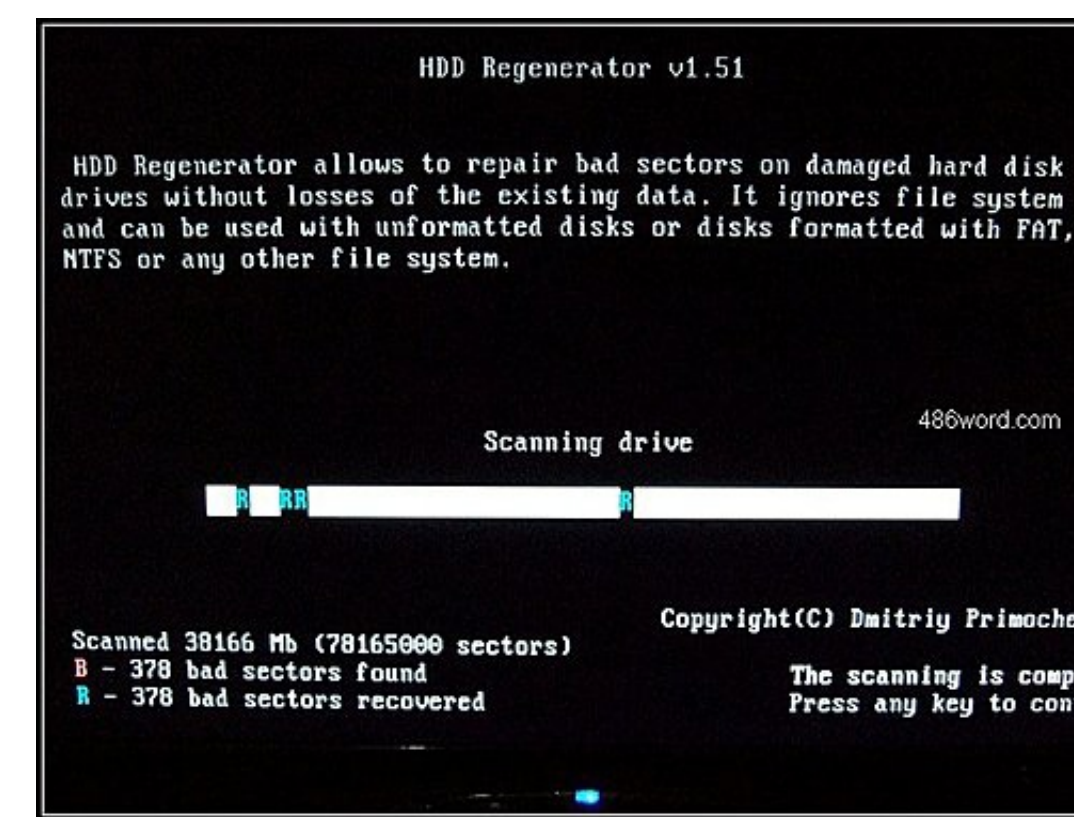

0-WEB.ru

HDD-Regenerator-Tutorial.com

HDD-Regenerator-Tutorial.com

0-WEB.ru

As a result of bad sectors you may have difficulties to read and copy data from your disk, your operating system becomes unstable and finally your computer may unable to boot altogether.

As a result, previously unreadable and inaccessible information is restored. Program features: Fast hard drive problems detection- Ability to detect physical bad sectors on a hard disk drive surface- Ability to repair physical bad sectors (magnetic errors) on a hard disk surface- No data losses in any mode- Corrupted data recovery (making unreadable data readable)- User friendly intuitive interface- Drive statistics- Starting process directly under Windows XP / Vista / 7- Restorable regenerating flash, CDDVDComputing to previous versions, the new 2011 code has been completely reworked. If your system is slow, unresponsive or crashes often, the problem may be with your drivers. Hard disk drive is an integral part of every computer It stores all your information. To get the latest Windows 10 Samsung driver, you may need to go to Samsung website to find the driver for so.

Bad sectors are a part of the disk surface which contains not readable, but frequently necessary information. The best way to fix your PC to run at peak performance is to update your drivers. The HDD Regenerator can repair damaged hard disks without affecting or changing existing data. Samsung Drivers Download This site maintains the list of Samsung Drivers available for Download. One of the most prevalent defects of hard drives is bad sectors on a disk surface.